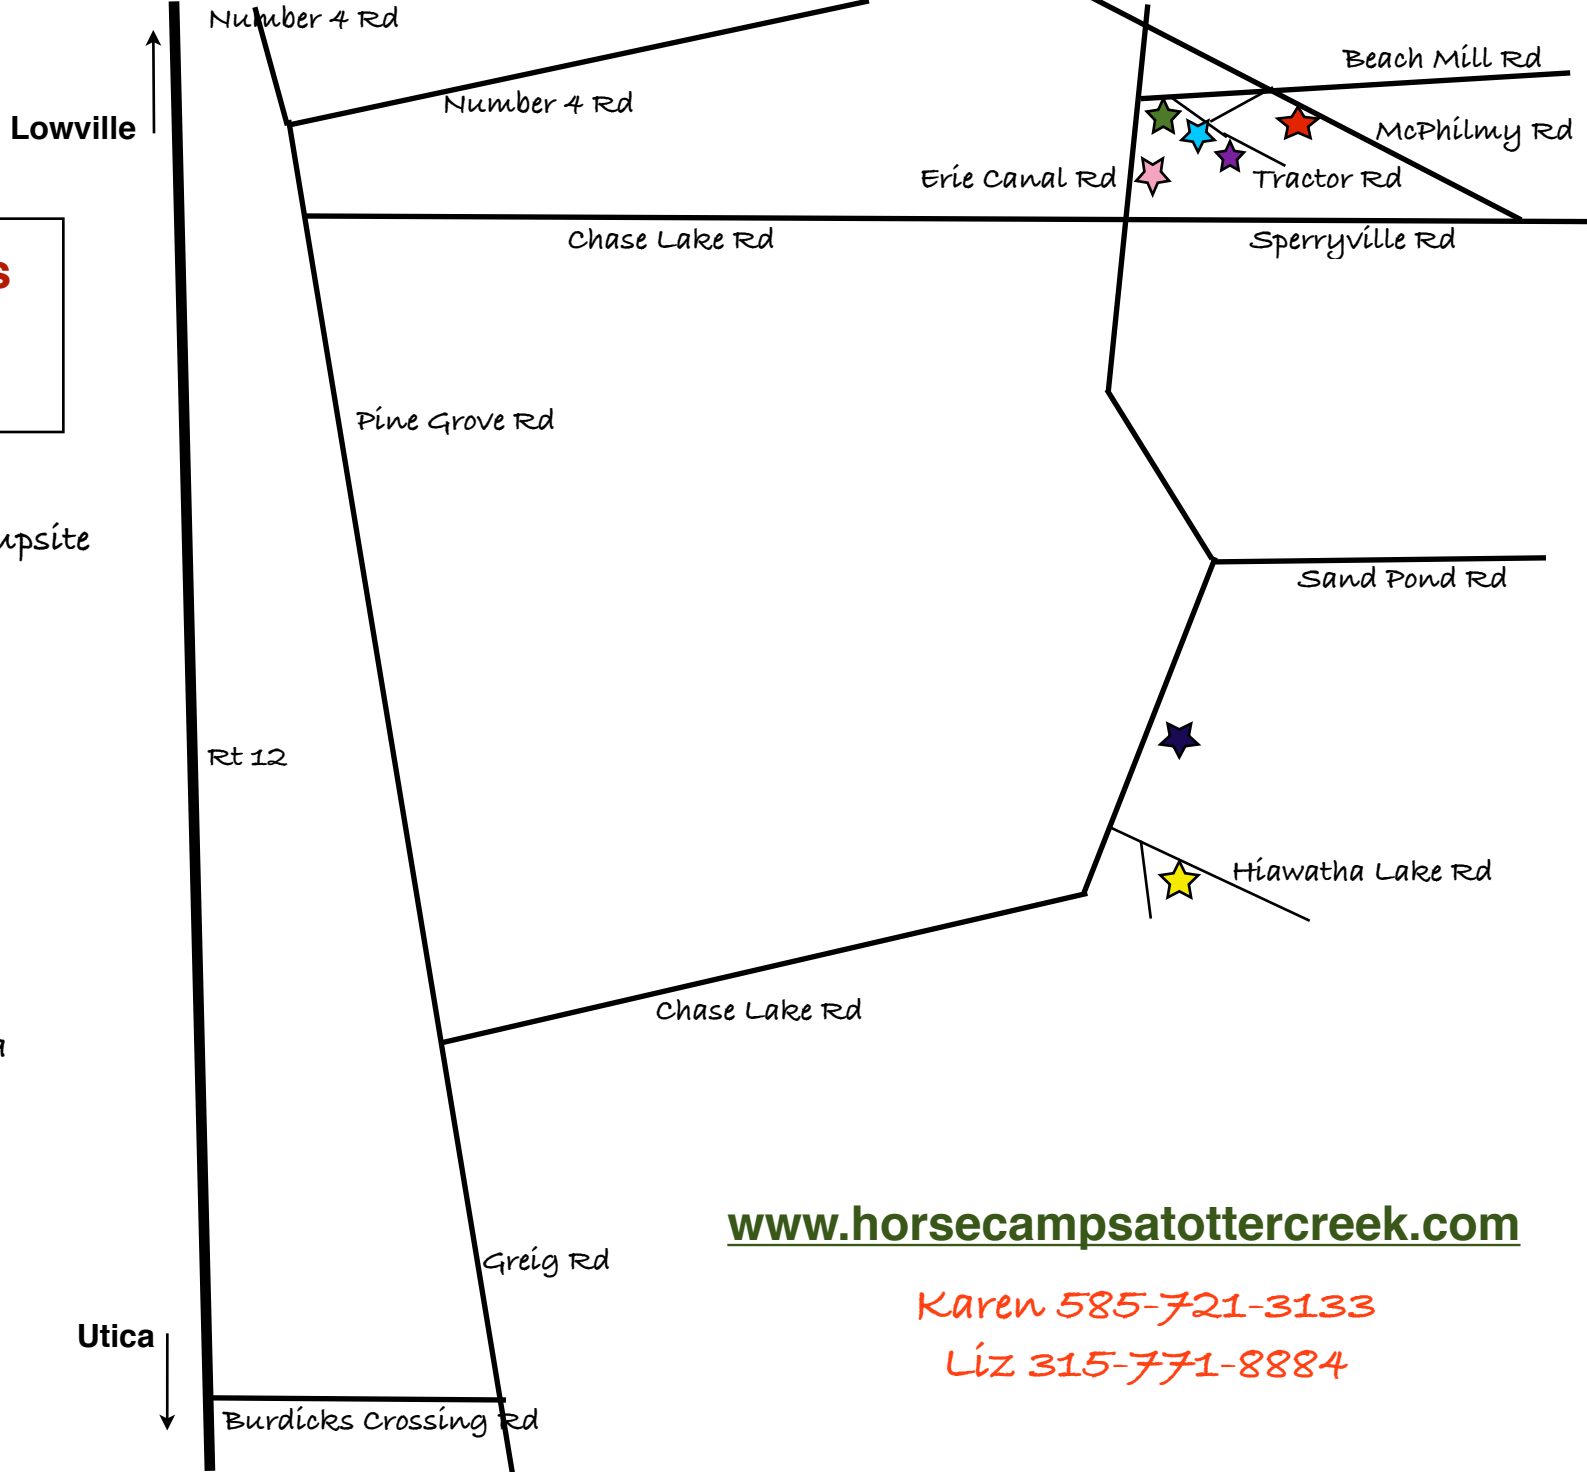

-  Bunkhouse and Campsite
-  Roc-a-Hoo
-  Abbey Lane
-  Otteride
-  Camp Kanarondack
-  Clinics
-  Trail Assembly Area

[www.horsecampsatottercreek.com](http://www.horsecampsatottercreek.com)

Karen 585-721-3133