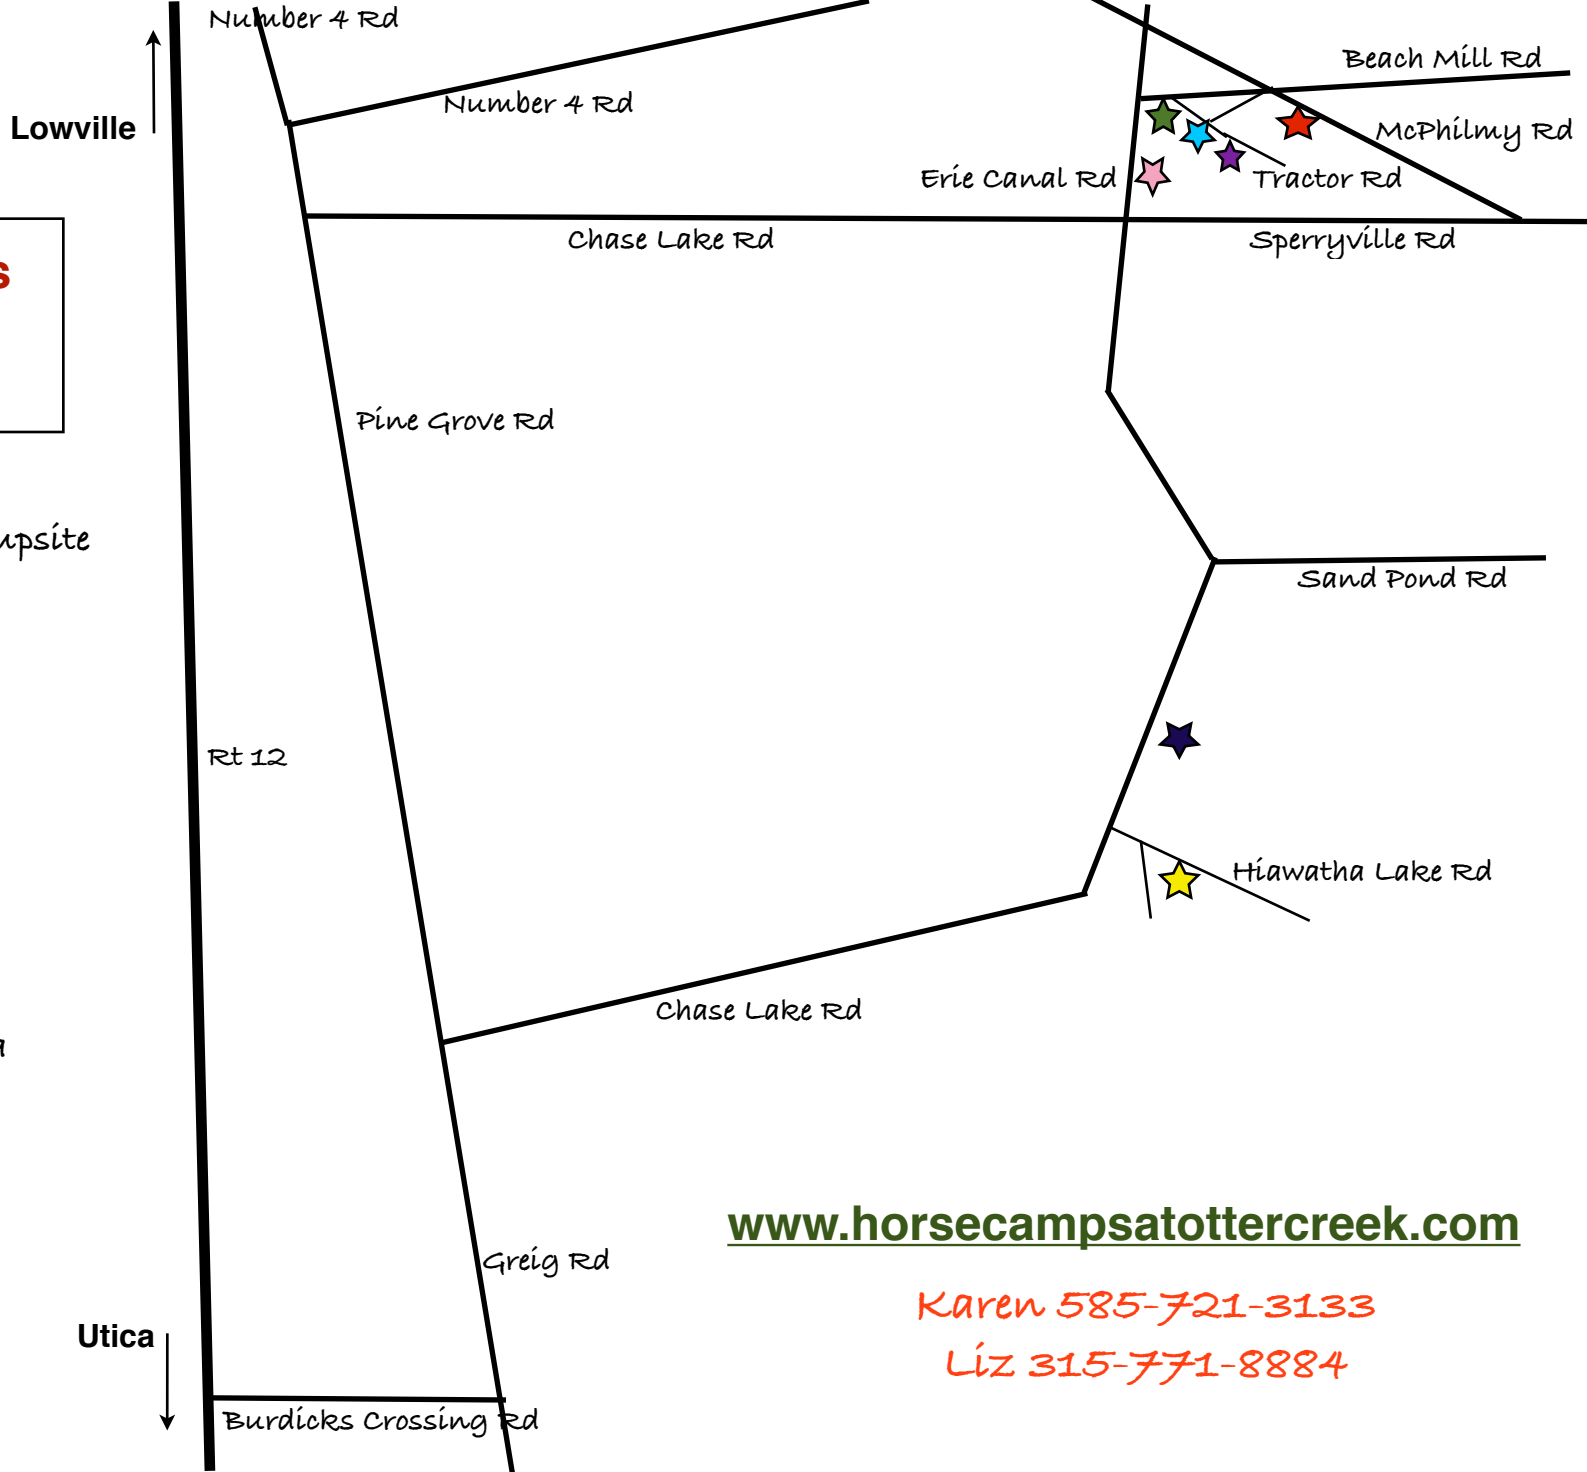

-  Bunkhouse and Campsite
-  Roc-a-Hoo
-  Abbey Lane
-  Otteride
-  Camp Kanarondack
-  Clinics
-  Trail Assembly Area

www.horsecampsatottercreek.com

Karen 585-721-3133

Liz 315-771-8884